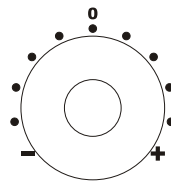

OUTPUT

DC 9V

INPUT

LOW

○ ON

LEVEL

100...1.6k

LEVEL

500...8k

PRESENCE

VOLUME

ON/OFF