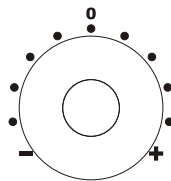

OUTPUT

DC 9V

INPUT

LOW

○ ON

LEVEL

100...1.6k

LEVEL

500...8k

PRESENCE

VOLUME

ON/OFF